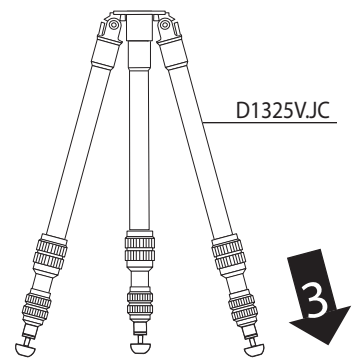

G349

KITS

- A** **D1325.JB** (complete tripod)
- B** **D312.JS** (complete tripod)
- C** **D1325V.JP** (3pcs)
- D** **D1348.FJ** (one leg)
- E** **D312.JG** (complete tripod)

MOUNTAINEER

G1325V