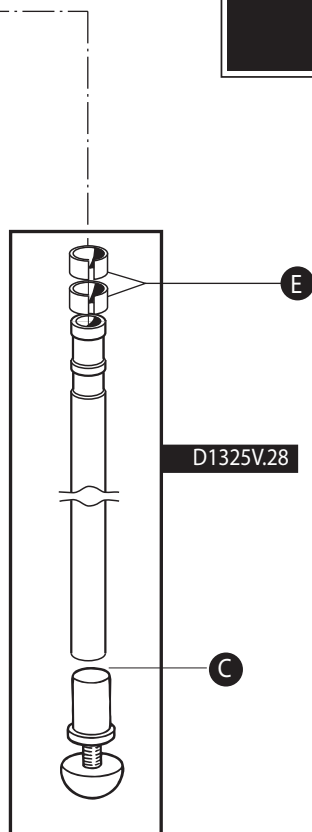

G349

KITS

- A** **D1325.JB** (complete tripod)
- B** **D312.JS** (complete tripod)
- C** **D1325V.JP** (3pcs)
- D** **D1348.FJ** (one leg)
- E** **D312.JG** (complete tripod)

MOUNTAINEER

G1325V