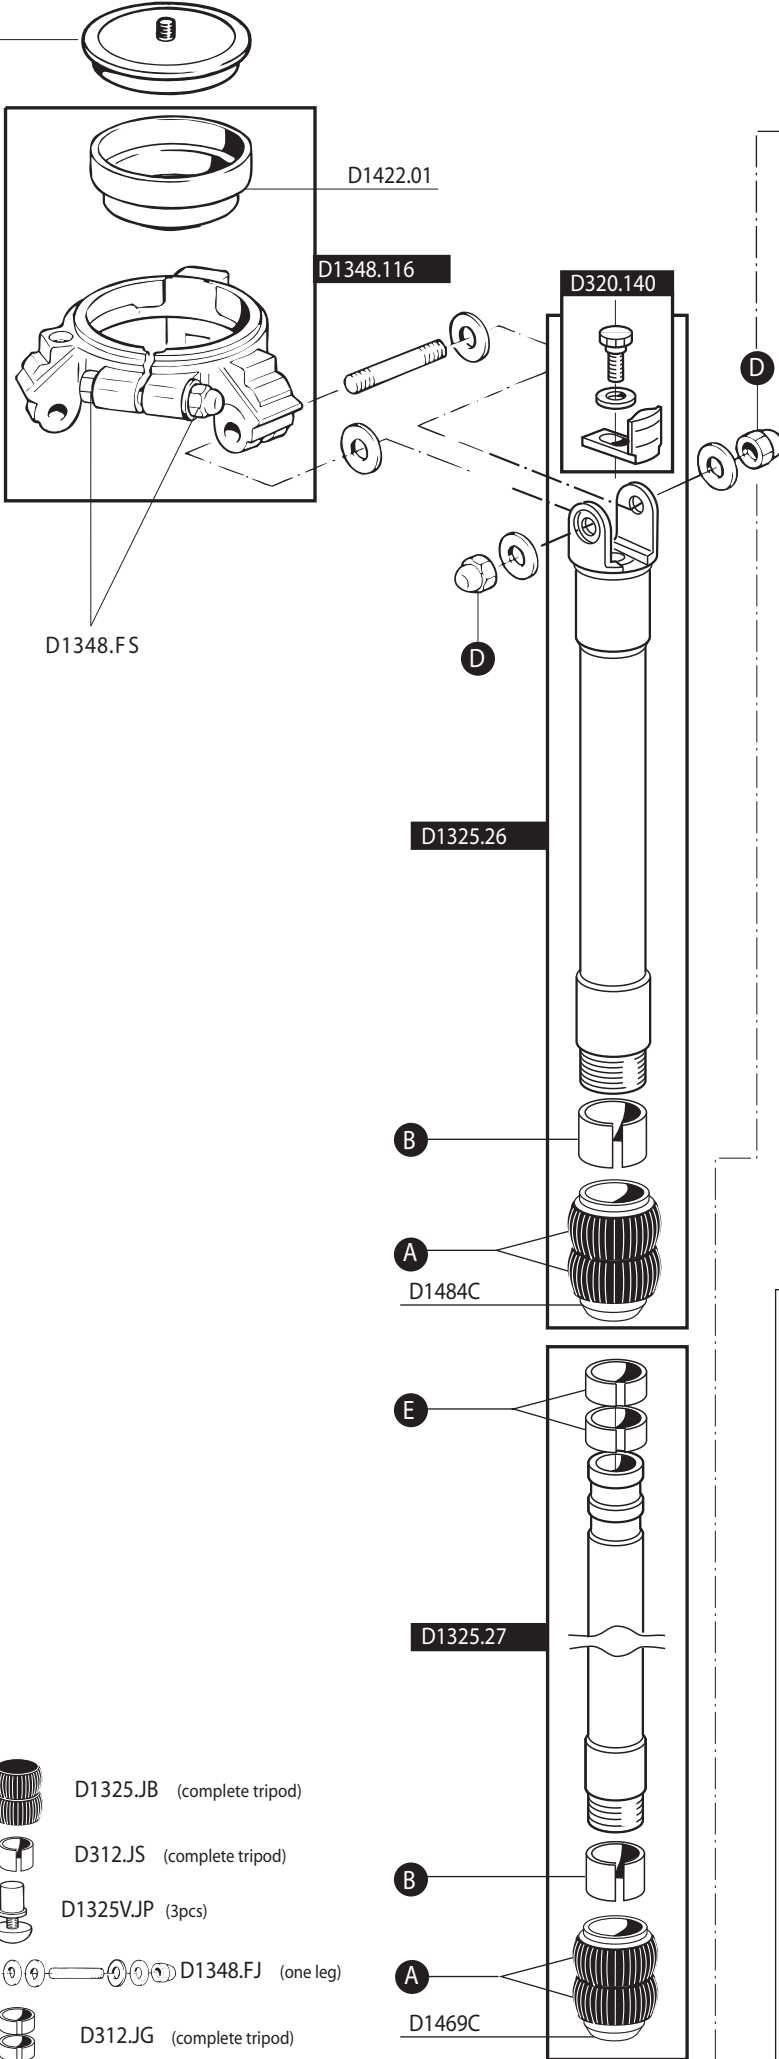

G349

KITS

- A** **D1325.JB** (complete tripod)
- B** **D312.JS** (complete tripod)
- C** **D1325V.JP** (3pcs)
- D** **D1348.FJ** (one leg)
- E** **D312.JG** (complete tripod)

MOUNTAINEER

G1325V