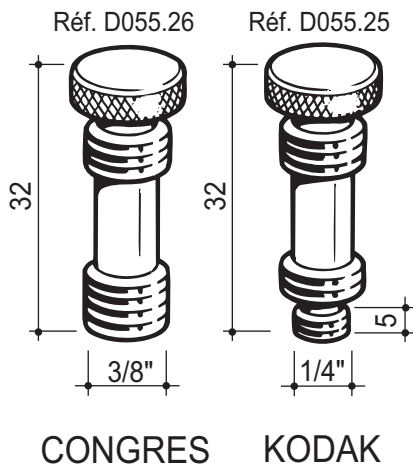

CAMERA SCREWS for Heads: G1172 - G055

CAMERA SCREWS
for Heads: G1172 -
G1276 - G1372 -
G1376 - G1576

CAMERA SCREWS for Heads: G170 - G172 - G272 - G275 - G372 - G375 - G376 - G472

CAMERA SCREWS
for Heads: G270 - G370 - G470 - G475 -
G570 - G1171 - G1270 - G1275 -
G1370 - G1371 - G1375 - G1570 -
G1575
for Monopod: G558 - G1565

for Heads: G270 - G370 - G470 -
G475 - G570 - G1370 - G1371 -
G1375 - G1570 - G1575

for Heads: G1171 - G1270
G1275
for Monopod: G558 -
G1565