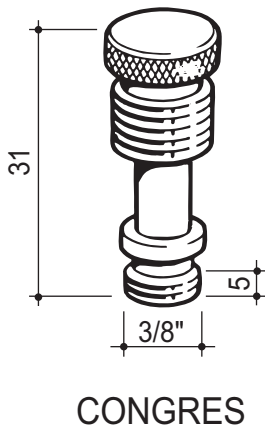

CAMERA SCREWS for Heads: G1172 - G055

CAMERA SCREWS
for Heads: G1172 -
G1276 - G1372 -
G1376 - G1576

CAMERA SCREWS for Heads: G170 - G172 - G272 - G275 - G372 - G375 - G376 - G472

CAMERA SCREWS
for Heads: G270 - G370 - G470 - G475 -
G570 - G1171 - G1270 - G1275 -
G1370 - G1371 - G1375 - G1570 -
G1575
for Monopod: G558 - G1565