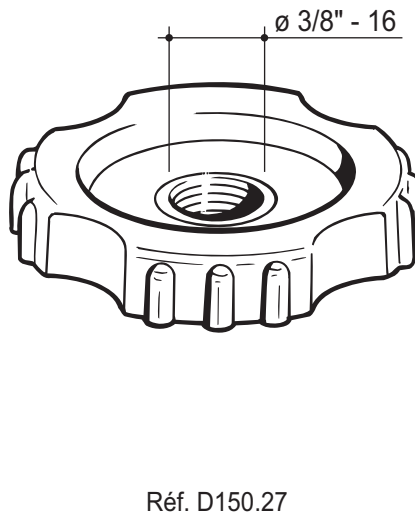

CAMERA SCREWS for Heads: G1172 - G055

CAMERA SCREWS
for Heads: G1172 -
G1276 - G1372 -
G1376 - G1576

CAMERA SCREWS for Heads: G170 - G172 - G272 - G275 - G372 - G375 - G376 - G472

CAMERA SCREWS
for Heads: G270 - G370 - G470 - G475 -
G570 - G1171 - G1270 - G1275 -
G1370 - G1371 - G1375 - G1570 -
G1575
for Monopod: G558 - G1565

for Heads: G270 - G370 - G470 -
G475 - G570 - G1370 - G1371 -
G1375 - G1570 - G1575

for Heads: G1171 - G1270
G1275
for Monopod: G558 -
G1565