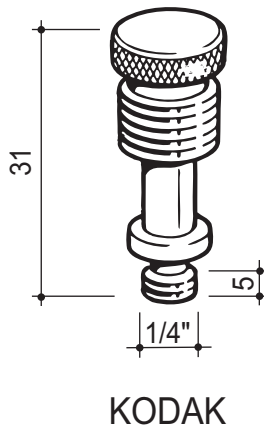

CAMERA SCREWS for Heads: G1172 - G055

CAMERA SCREWS
for Heads: G1172 -
G1276 - G1372 -
G1376 - G1576

CAMERA SCREWS for Heads: G170 - G172 - G272 - G275 - G372 - G375 - G376 - G472

CAMERA SCREWS
for Heads: G270 - G370 - G470 - G475 -
G570 - G1171 - G1270 - G1275 -
G1370 - G1371 - G1375 - G1570 -
G1575
for Monopod: G558 - G1565

for Heads: G270 - G370 - G470 -
G475 - G570 - G1370 - G1371 -
G1375 - G1570 - G1575

for Heads: G1171 - G1270
G1275
for Monopod: G558 -
G1565