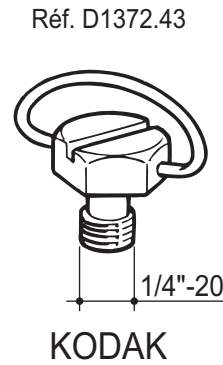

CAMERA SCREWS for Heads: G1172 - G055

CAMERA SCREWS
for Heads: G1172 -
G1276 - G1372 -
G1376 - G1576

CAMERA SCREWS for Heads: G170 - G172 - G272 - G275 - G372 - G375 - G376 - G472

CAMERA SCREWS
for Heads: G270 - G370 - G470 - G475 -
G570 - G1171 - G1270 - G1275 -
G1370 - G1371 - G1375 - G1570 -
G1575
for Monopod: G558 - G1565

for Heads: G270 - G370 - G470 -
G475 - G570 - G1370 - G1371 -
G1375 - G1570 - G1575

for Heads: G1171 - G1270
G1275
for Monopod: G558 -
G1565