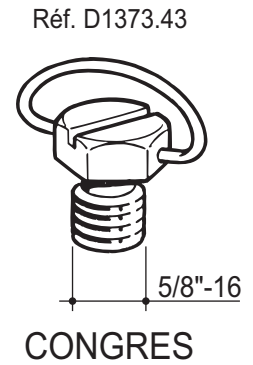

CAMERA SCREWS for Heads: G1172 - G055

CAMERA SCREWS
for Heads: G1172 -
G1276 - G1372 -
G1376 - G1576

CAMERA SCREWS for Heads: G170 - G172 - G272 - G275 - G372 - G375 - G376 - G472

CAMERA SCREWS
for Heads: G270 - G370 - G470 - G475 -
G570 - G1171 - G1270 - G1275 -
G1370 - G1371 - G1375 - G1570 -
G1575
for Monopod: G558 - G1565

for Heads: G270 - G370 - G470 -
G475 - G570 - G1370 - G1371 -
G1375 - G1570 - G1575

for Heads: G1171 - G1270
G1275
for Monopod: G558 -
G1565