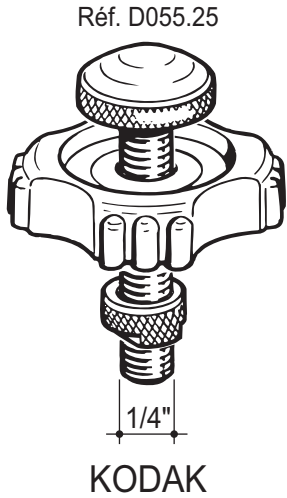

CAMERA SCREWS for Heads: G1172 - G055

CAMERA SCREWS
for Heads: G1172 -
G1276 - G1372 -
G1376 - G1576

CAMERA SCREWS for Heads: G170 - G172 - G272 - G275 - G372 - G375 - G376 - G472

CAMERA SCREWS
for Heads: G270 - G370 - G470 - G475 -
G570 - G1171 - G1270 - G1275 -
G1370 - G1371 - G1375 - G1570 -
G1575
for Monopod: G558 - G1565

for Heads: G270 - G370 - G470 -
G475 - G570 - G1370 - G1371 -
G1375 - G1570 - G1575

for Heads: G1171 - G1270
G1275
for Monopod: G558 -
G1565