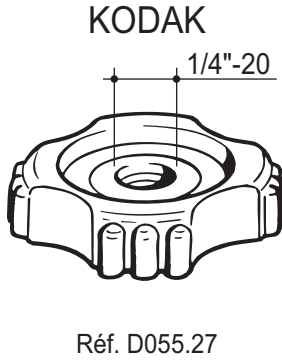

CAMERA SCREWS for Heads: G1172 - G055

CAMERA SCREWS
for Heads: G1172 -
G1276 - G1372 -
G1376 - G1576

CAMERA SCREWS for Heads: G170 - G172 - G272 - G275 - G372 - G375 - G376 - G472

CAMERA SCREWS
for Heads: G270 - G370 - G470 - G475 -
G570 - G1171 - G1270 - G1275 -
G1370 - G1371 - G1375 - G1570 -
G1575
for Monopod: G558 - G1565