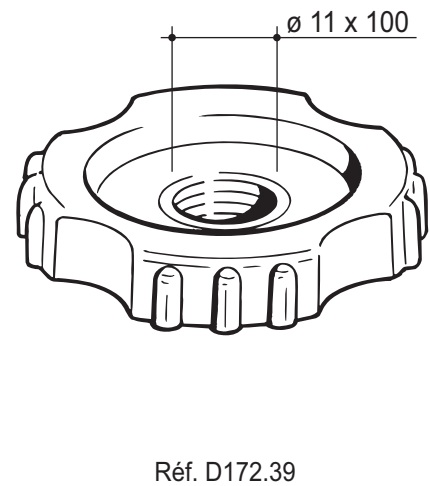

CAMERA SCREWS for Heads: G1172 - G055

CAMERA SCREWS
for Heads: G1172 -
G1276 - G1372 -
G1376 - G1576

CAMERA SCREWS for Heads: G170 - G172 - G272 - G275 - G372 - G375 - G376 - G472

CAMERA SCREWS
for Heads: G270 - G370 - G470 - G475 -
G570 - G1171 - G1270 - G1275 -
G1370 - G1371 - G1375 - G1570 -
G1575
for Monopod: G558 - G1565

for Heads: G270 - G370 - G470 -
G475 - G570 - G1370 - G1371 -
G1375 - G1570 - G1575

for Heads: G1171 - G1270
G1275
for Monopod: G558 -
G1565