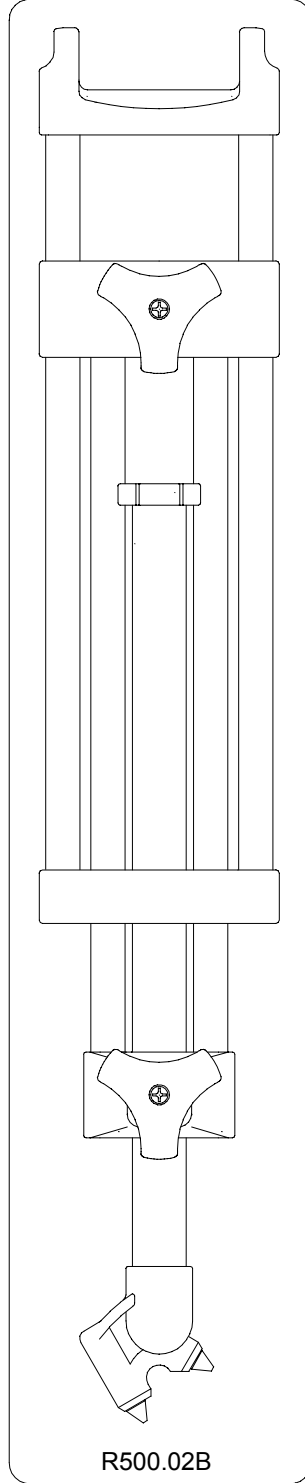

# Manfrotto nord

ART.  
500MVB

VERSIONE: 005  
DEL: 2000-07-26

FOR SPREADER SPARE LIST SEE DRAWING : ART.165MV