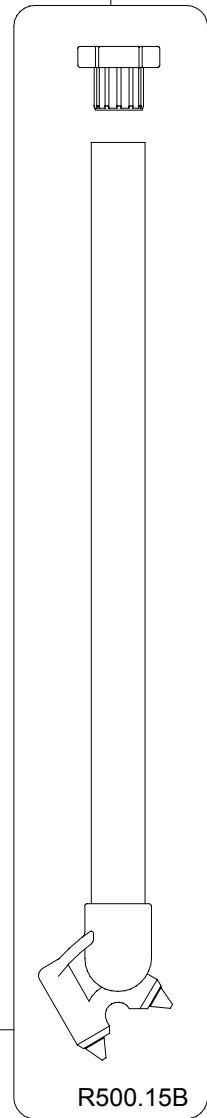

# Manfrotto nord

ART.  
500MVB

VERSIONE: 005  
DEL: 2000-07-26

FOR SPREADER SPARE LIST SEE DRAWING : ART.165MV