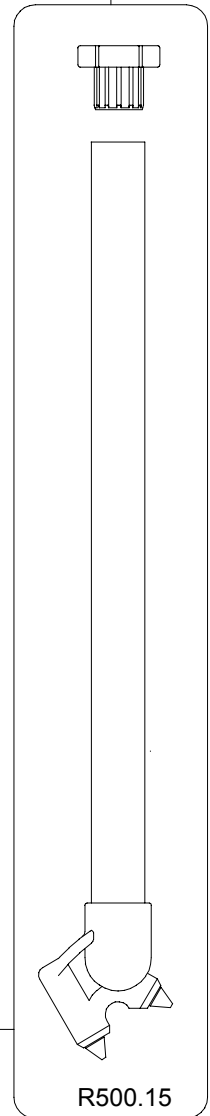

# Manfrotto nord

ART.  
500MV

VERSIONE: 005  
DEL: 2000-07-26

FOR SPREADER SPARE LIST SEE DRAWING : ART.165MV