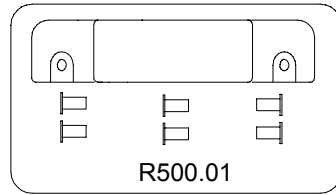

# Manfrotto nord

ART.  
500MV

VERSIONE: 005  
DEL: 2000-07-26

FOR SPREADER SPARE LIST SEE DRAWING : ART.165MV