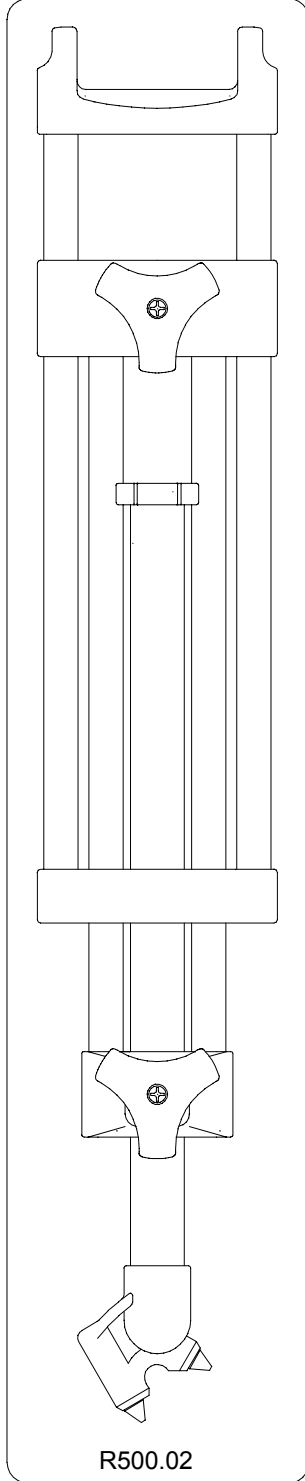

# Manfrotto nord

ART.  
500MV

VERSIONE: 005  
DEL: 2000-07-26

FOR SPREADER SPARE LIST SEE DRAWING : ART.165MV