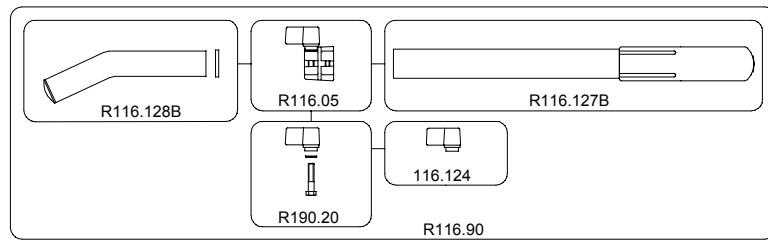

VERSIONE:001

DEL:1997-11-04

**IMPORTANT**  
For the order, please specify  
the serial number of the head

MANFROTTO NORO

ART.  
510-8.5