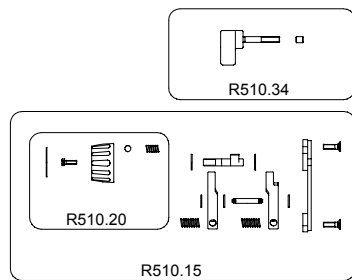

VERSIONE:001

DEL:1997-11-04

**IMPORTANT**  
For the order, please specify  
the serial number of the head

MANFROTTO NORO

ART.  
510-8.5