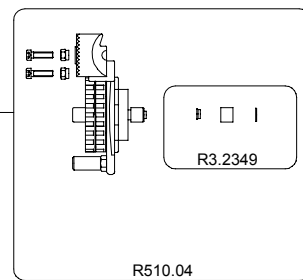

VERSIONE:001

DEL:1997-11-04

**IMPORTANT**  
For the order, please specify  
the serial number of the head

MANFROTTO NORO

ART.  
510-8.5