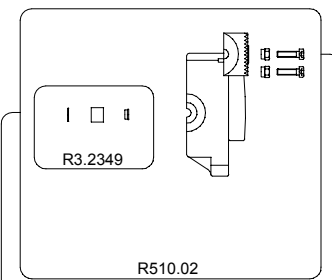

VERSIONE:001

DEL:1997-11-04

**IMPORTANT**  
For the order, please specify  
the serial number of the head

MANFROTTO NORO

ART.  
510-8.5