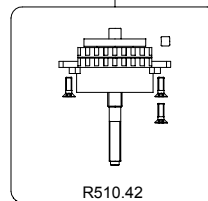

VERSIONE:001

DEL:1997-11-04

**IMPORTANT**  
For the order, please specify  
the serial number of the head

MANFROTTO NORO

ART.  
510-8.5