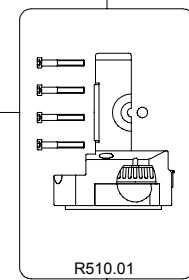

VERSIONE:001

DEL:1997-11-04

**IMPORTANT**  
For the order, please specify  
the serial number of the head

MANFROTTO NORO

ART.  
510-8.5