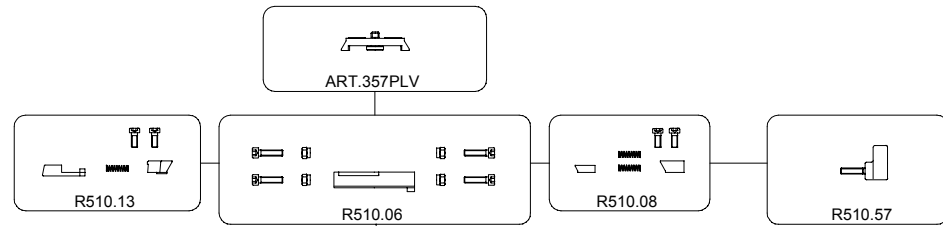

VERSIONE:001

DEL:1997-11-04

**IMPORTANT**  
For the order, please specify  
the serial number of the head

MANFROTTO NORO

ART.  
510-8.5