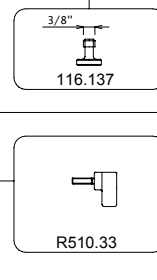

VERSIONE:001

DEL:1997-11-04

**IMPORTANT**  
For the order, please specify  
the serial number of the head

MANFROTTO NORO

ART.  
510-8.5