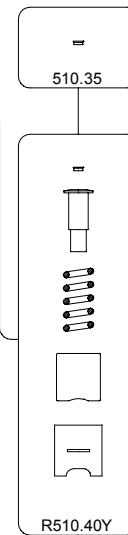

VERSIONE:001

DEL:1997-11-04

IMPORTANT
For the order, please specify
the serial number of the head

MAGNIFRETTA NORP

ART. 510-10.5