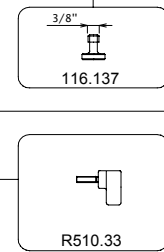

VERSIONE:001

DEL:1997-11-04

IMPORTANT
For the order, please specify
the serial number of the head

MAGNIFRETTA NORP

ART. 510-10.5