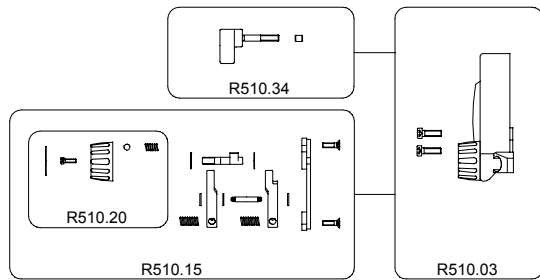

VERSIONE:001

DEL:1997-11-04

IMPORTANT
For the order, please specify
the serial number of the head

MAGNIFRETTA NORP

ART. 510-10.5