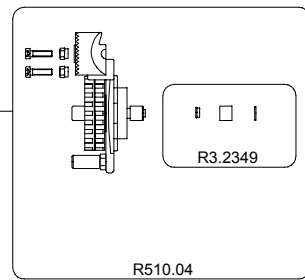

VERSIONE:001

DEL:1997-11-04

IMPORTANT
For the order, please specify
the serial number of the head

MAGNIFRETTA NORP

ART. 510-10.5