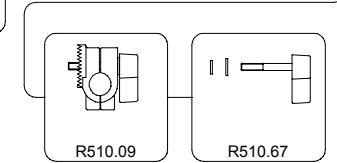

VERSIONE:001

DEL:1997-11-04

IMPORTANT
For the order, please specify
the serial number of the head

MAGNIFRETTA NORP

ART. 510-10.5