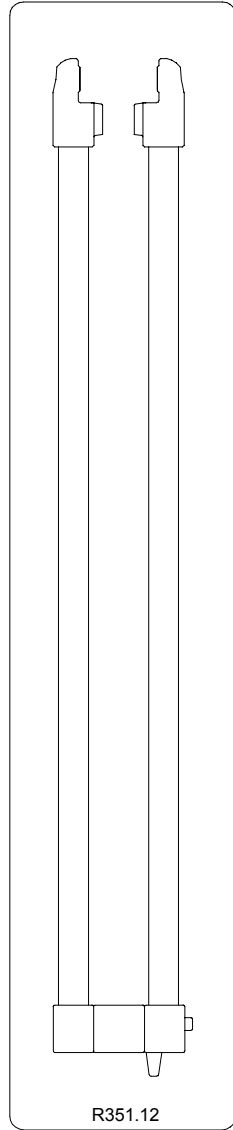

# Manfrotto nord

ART.  
351MV

VERSIONE: 007  
DEL: 1998-10-01

R216.25

E351.501F

R351.14

351.31

R351.04

R351.02

R216.04

216.12

NEW VERSION M12

R351.30

R216.13

R351.13

R351.11