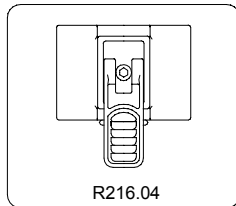

Manfrotto nord

ART.
351MV

VERSIONE: 007
DEL: 1998-10-01

R216.25

E351.501F

R351.14

351.31

R351.04

R351.02

R216.04

216.12

NEW VERSION M12

R351.30

R216.13

R351.13

R351.11

OLD VERSION M8

R351.09

351.10