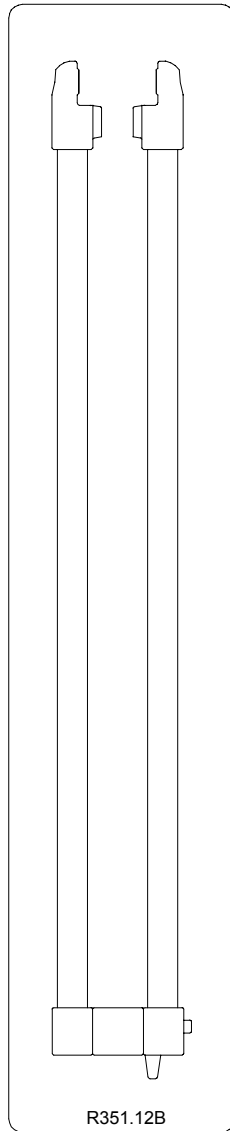

Manfrotto nord

ART.
351MVB

VERSIONE: 006
DEL: 1998-10-01

R351.12B

R216.25

E351.501F

R351.14

351.31

R216.04

216.12

NEW VERSION M12

R351.30

R216.13

R351.04

R351.02

R351.13