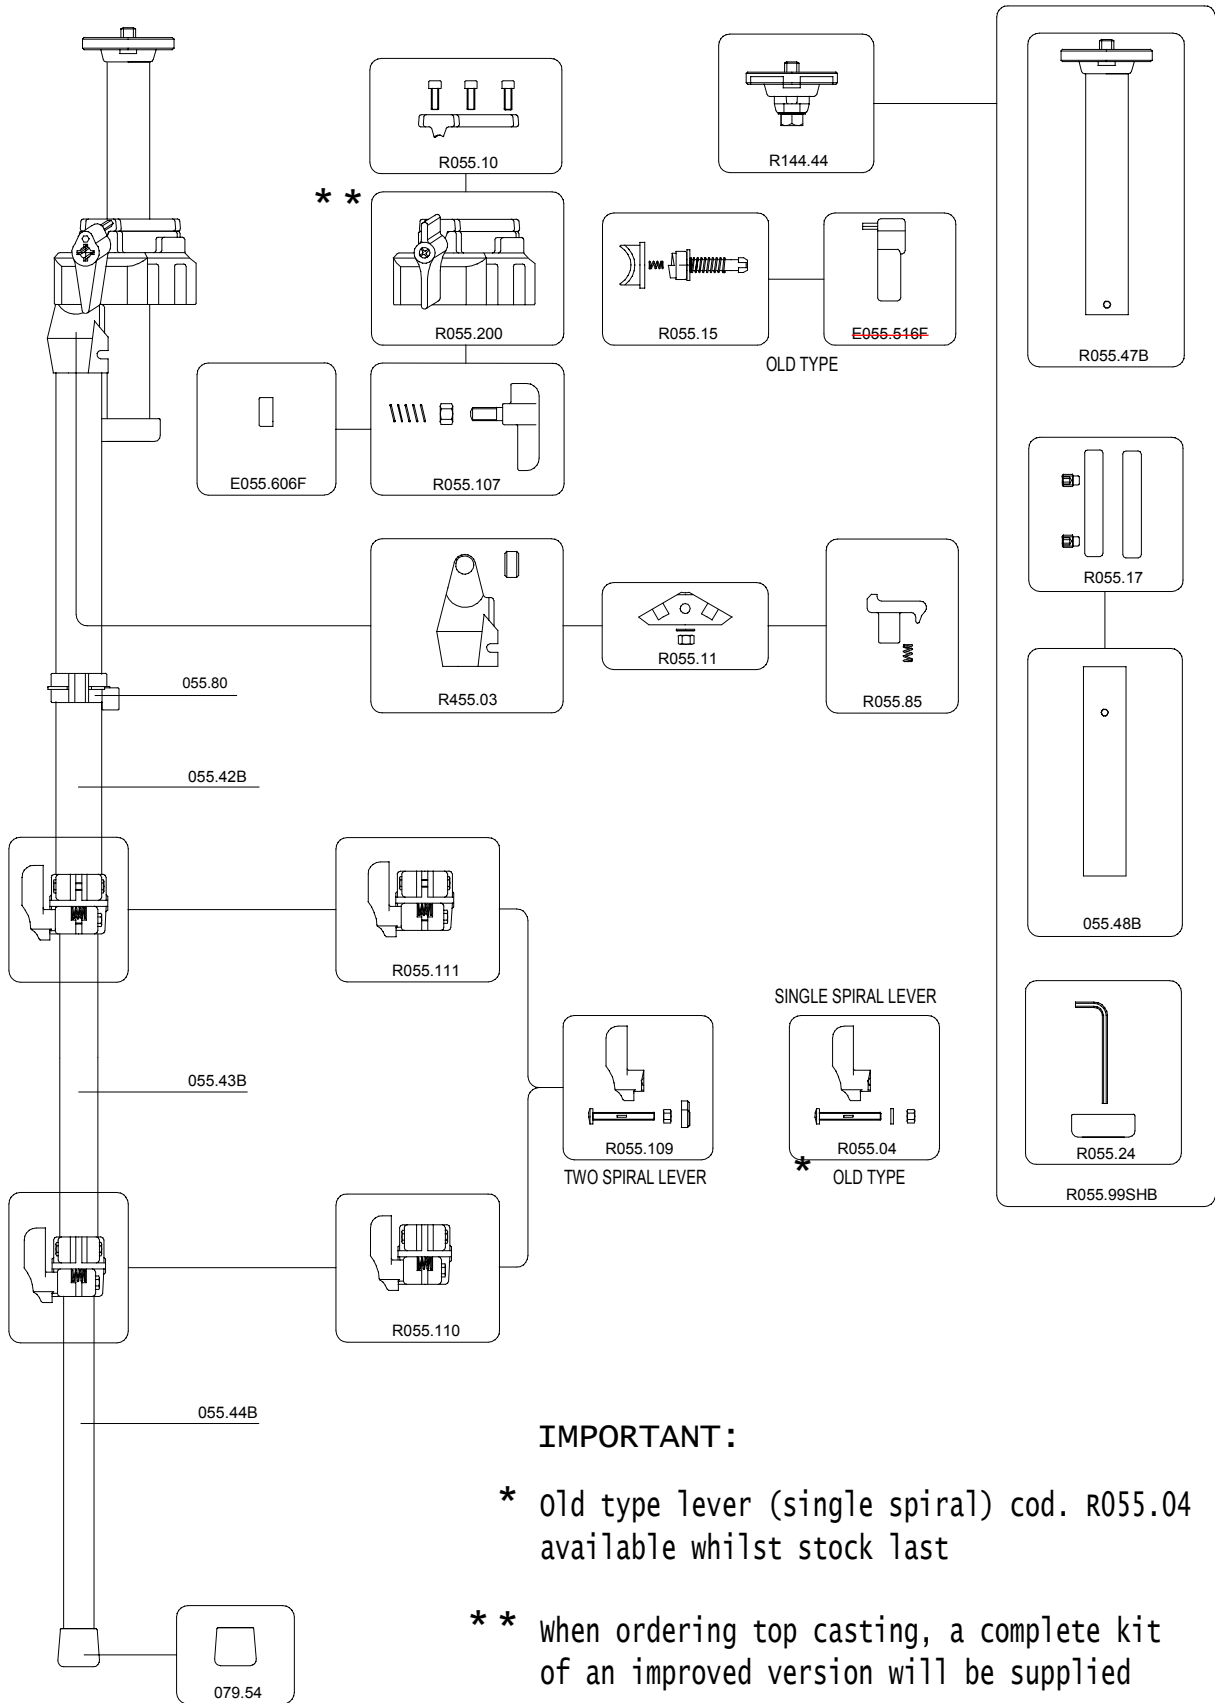

# Manfrotto nord

ART.  
055SH

VERSIONE: 003  
DEL.: 1999-02-09

## IMPORTANT:

- \* Old type lever (single spiral) cod. R055.04 available whilst stock last
- \*\*\* When ordering top casting, a complete kit of an improved version will be supplied