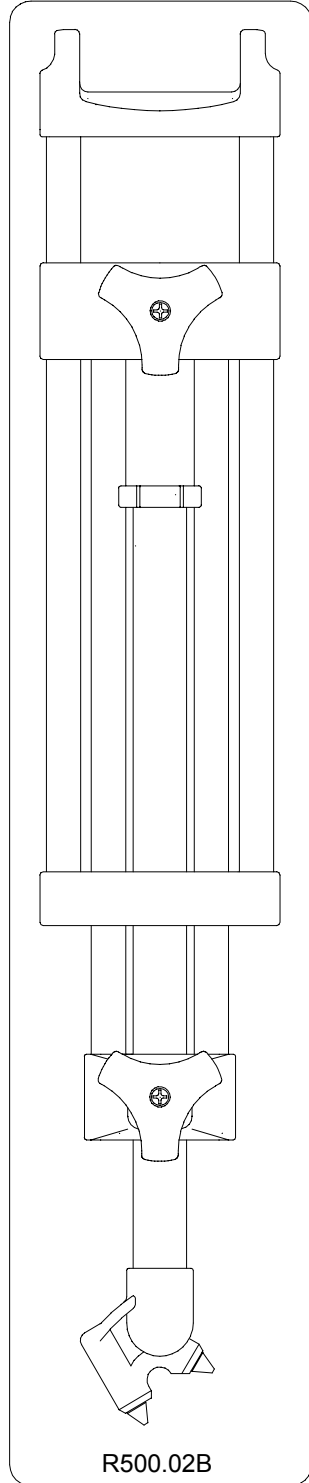

Manfrotto nord

ART.
520MVB

VERSIONE: 005
DEL: 2000-07-26

FOR SPREADER SPARE LIST SEE DRAWING : ART.165MV