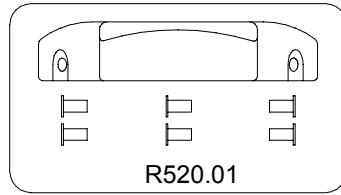

Manfrotto nord

ART.
520MV

VERSIONE: 005
DEL: 2000-07-26

FOR SPREADER SPARE LIST SEE DRAWING : ART.165MV