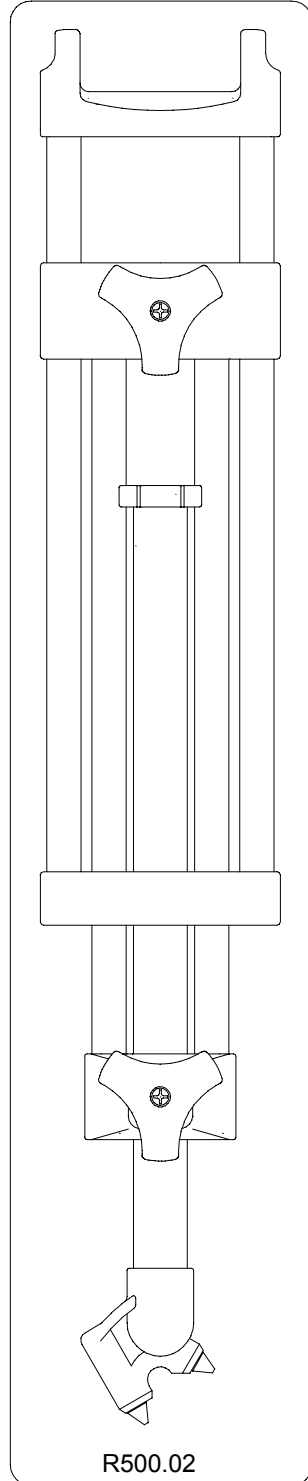

Manfrotto nord

ART.
520MV

VERSIONE: 005
DEL: 2000-07-26

FOR SPREADER SPARE LIST SEE DRAWING : ART.165MV