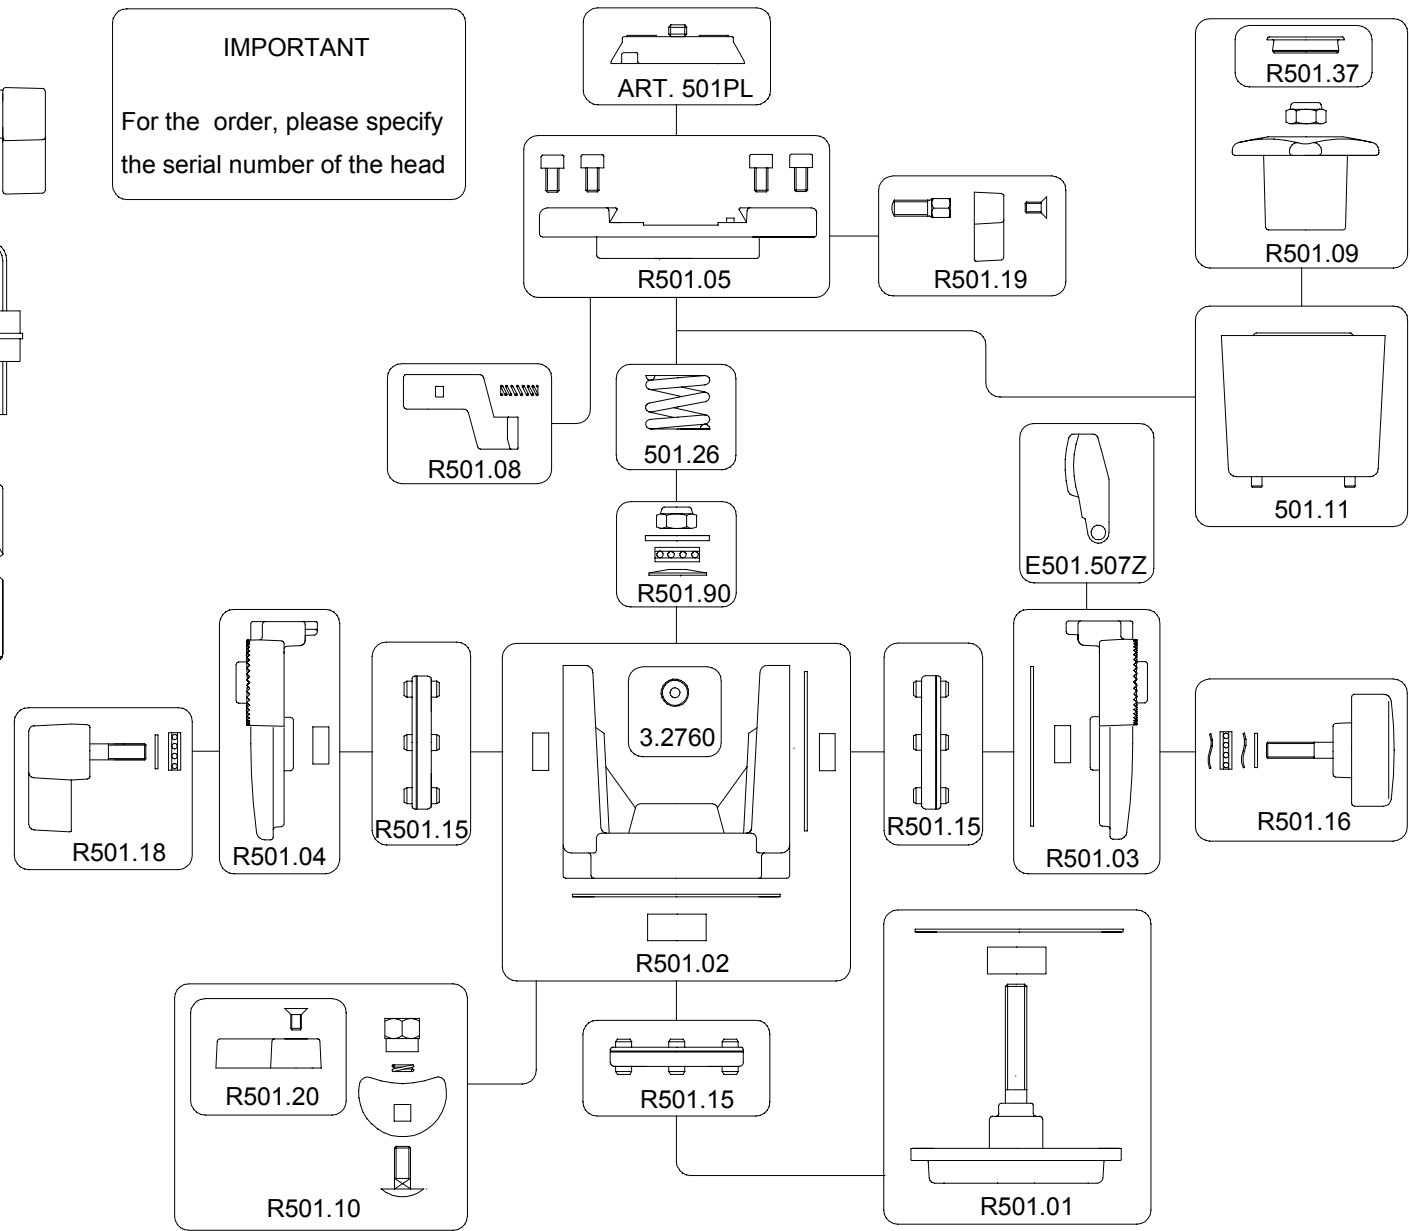

VERSIONE: 001
DEL: 1998-11-13

IMPORTANT
For the order, please specify
the serial number of the head

ART. 501LV

MANFROTTO NORO

ART.
501