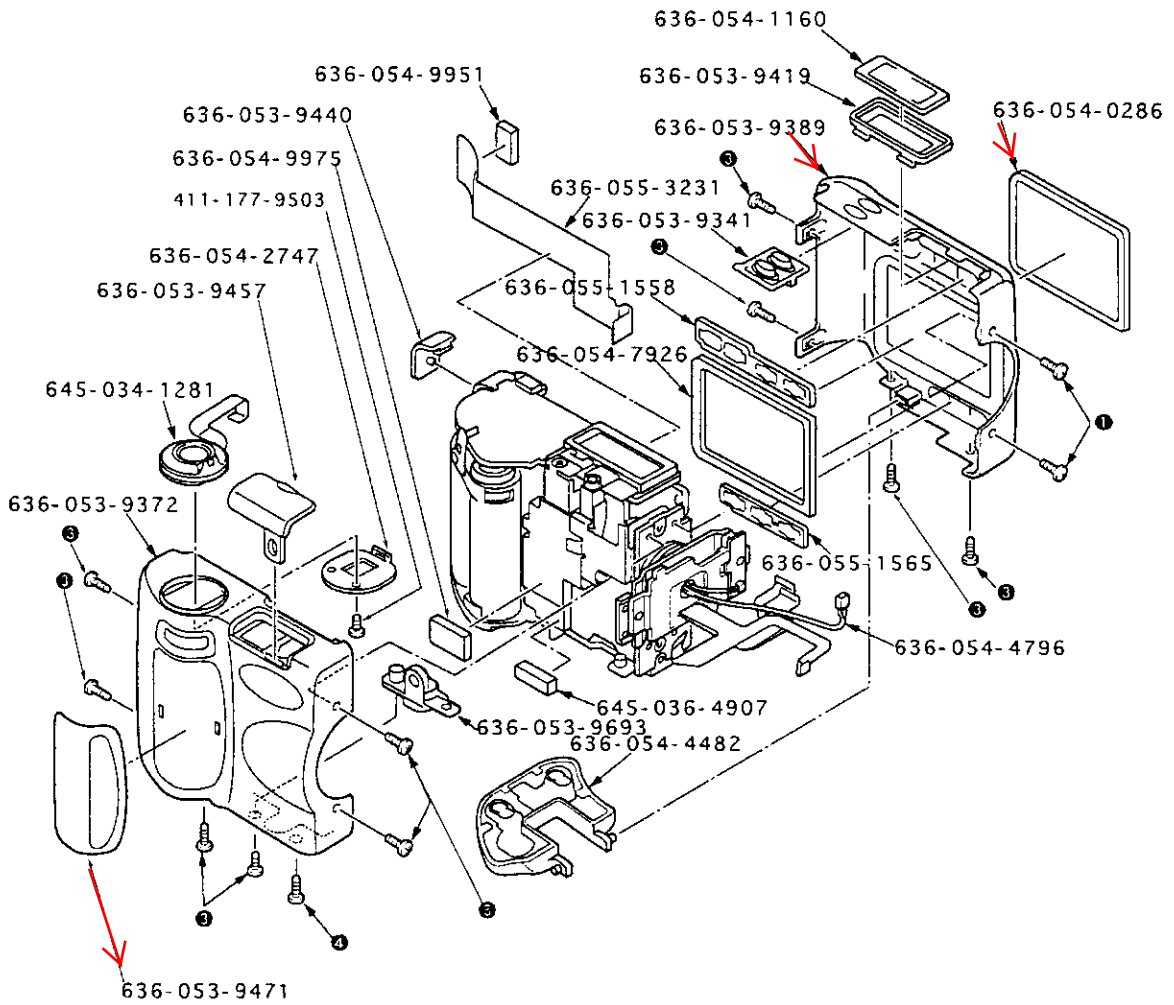

# Exploded View

Screw ①×4(412-058-8400)

Screw ②×4(411-175-6504)

Screw ④×2(411-176-7005)

Screw ⑤×4(411-177-7103)

Screw ③×2(411-169-9603)

Screw ⑨×1(411-020-0701)

Front Lens Cabinet 21×1(636-053-9488)

FIG 1

- Screw ❶ × 2 (412-058-8400)
- Screw ❸ × ( 4 1 1 - 1 7 7 - 4 1 0 2 )
- Screw ❹ × 1 (411-176-7005)

FIG 2

- Screw ②×14(411-175-6504)
- Screw ⑦×3(411-175-3602)
- Screw ⑧×1(411-175-8904)
- Joint Spacer10×1(636-054-1016)