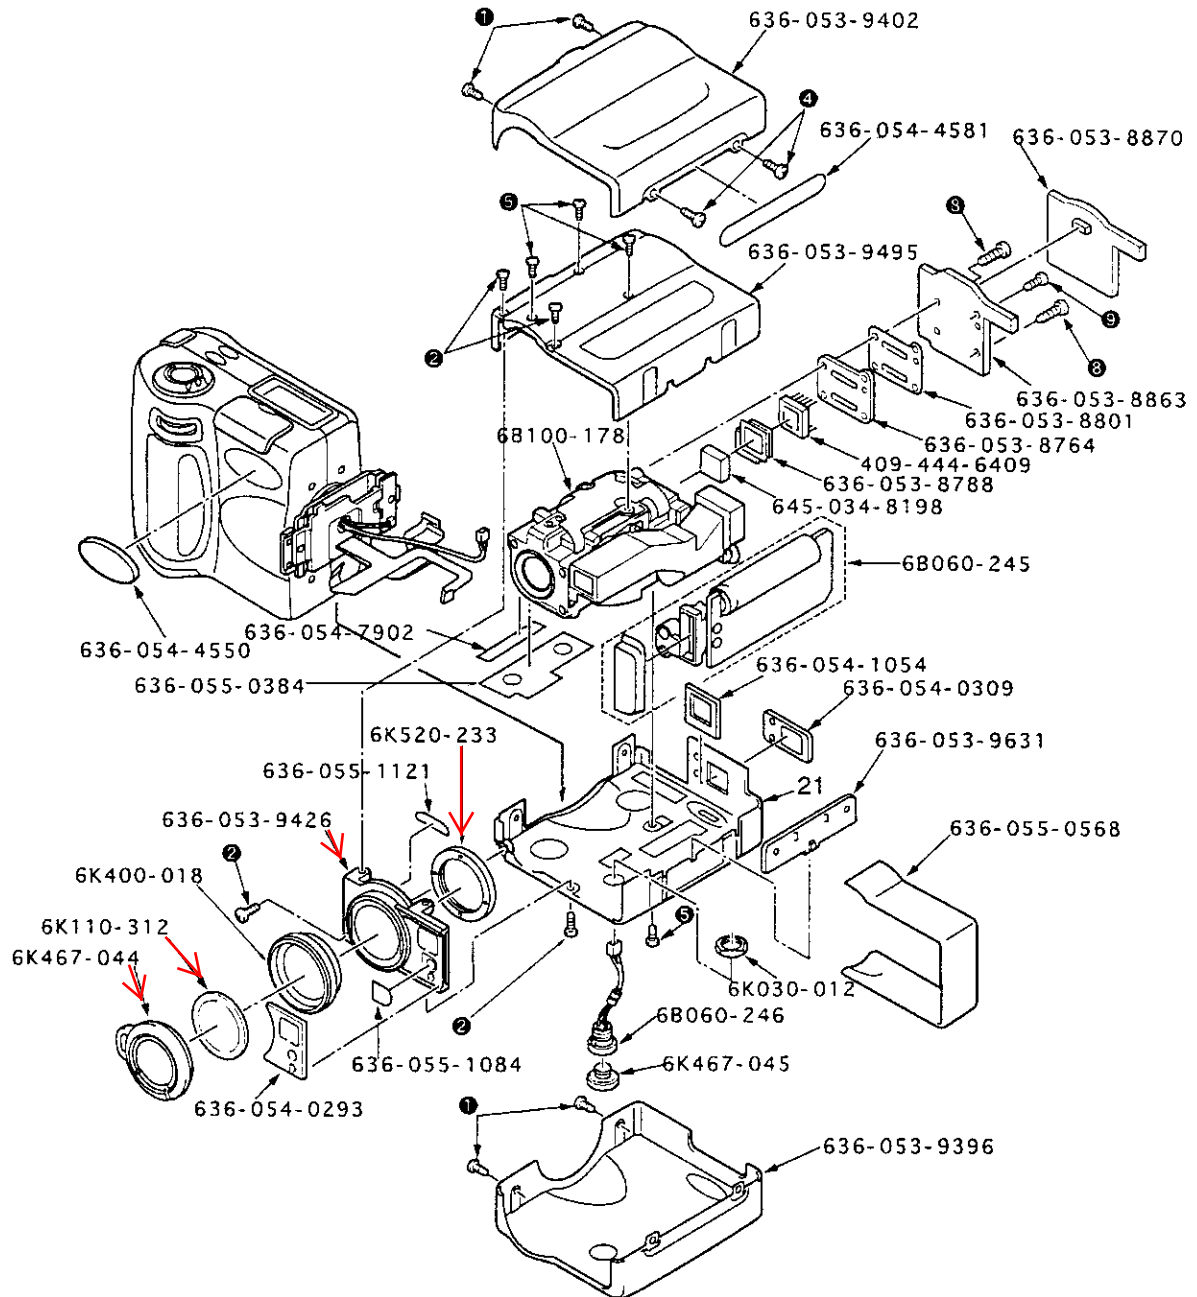

# Exploded View

Screw ①×4(412-058-8400)

Screw ②×4(411-175-6504)

Screw ④×2(411-176-7005)

Screw ⑤×4(411-177-7103)

Screw ③×2(411-169-9603)

Screw ⑨×1(411-020-0701)

Front Lens Cabinet 21×1(636-053-9488)

FIG 1

- Screw ❶ × 2 (412-058-8400)
- Screw ❸ × ( 4 1 1 - 1 7 7 - 4 1 0 2 )
- Screw ❹ × 1 (411-176-7005)

FIG 2

- Screw ②×14(411-175-6504)
- Screw ⑦×3(411-175-3602)
- Screw ⑧×1(411-175-8904)
- Joint Spacer10×1(636-054-1016)